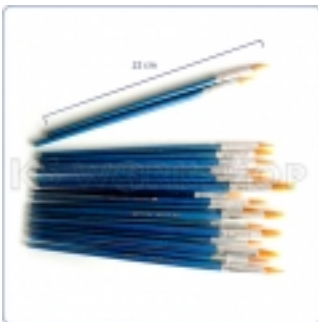

Colour Palettes
MYR 3.00

Accessories - Colour Palettes [\[Product Details...\]](#)

Paint Brush - Nylon
MYR 2.00

Accessories - Paint Brush - Nylon [\[Product Details...\]](#)

Paint Brush - Fur
MYR 4.00

Accessories - Paint Brush - Fur [\[Product Details...\]](#)